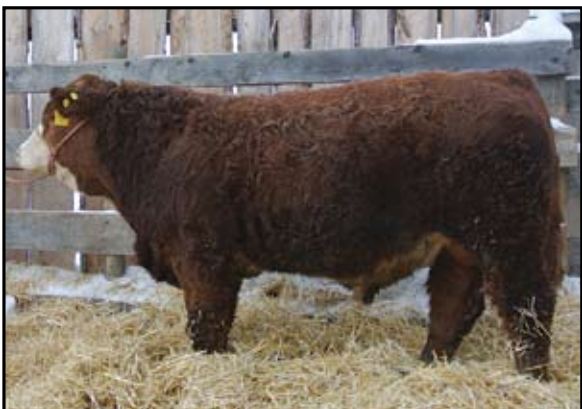

Talk about great pigmentation. Archie is solid dark red with only a bit of white on his head and one spot on his back leg. Going back to Siegfried, the dam and granddam have excellent feet and perfect tight udders with loads of milk coming from the great granddam Nera 20N.