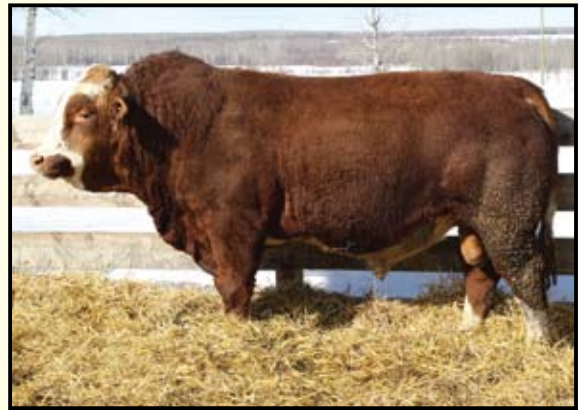

Sting is a bull that we purchased off of Anchor D Ranch in conjunction with Wolfe Farms. This is a combination of very old fleckvieh lines on the dam's side with newer genetics and the polled factor coming in on the sire's side. Sting has been a breeding machine for us, breeding between 30 and 60 cows a year for the last 4 years. An interesting combination that has served to produce an ultimate bull. Sting adds great pigmentation, growth and testicle development to his calves. Here's a prime opportunity to get some polled fullblood bulls.