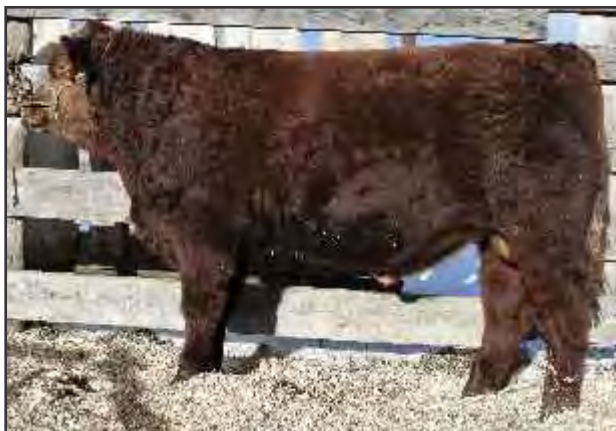

Dorito is Jordan's bull calf coming from her Pretzel cow who she has sold many bulls from in the past. A maternal brother was the high seller in the 2015 sale. He may be horned but that is the only fault against this calf. Soggy with lots of hair, he has been a looker from an early age and comes out of a long line of cattle with excellent udders and great fertility. Pretzel is 13 years old and still bred to calve this February!