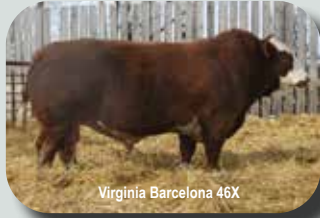

LOT #34 SWANTEWITT FOOTLOOSE 246F

BWT: 86 LBS WWT: 700 LBS YWT: 1150 LBS DOB: Feb 14/18

Horned Fullblood, 15/16 Full Fleckvieh

S: Virginia Barcelona 46X

Swantewitt Eltano 40X
Swantewitt Arnold 260A
Swantewitt Nippy 84N

D: Swantewitt Daisy 88D

Lazy H Luther 15L
Swantewitt Nectarine 58N
Swantewitt 39K