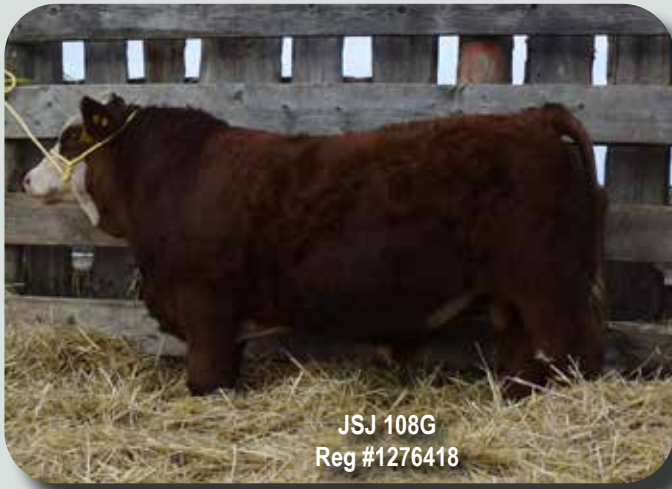

JSJ 108G
Reg #1276418