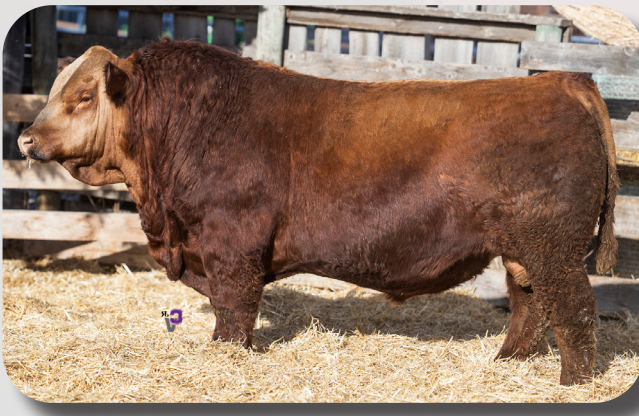

LOT #71 SWANTEWITT HAMMER 256H
BWT: 94 LBS WWT: 755 LBS DOB: FEB 14/20
JSJ 256H - 1313434 | Homozygous Polled Purebred

S: Swantewitt 90 Proof 31F

ZSL Red Odyssey 43Z
ZSL MR Red Bandero 170C
ZSL Ms Rock 97U

D: Swantewitt Erwynn 36E

Swantewitt X Rock 42X
Swantewitt Baja 35B
Swantewitt Victoria 25U

Hammer is another homozygous polled bull out of an absolutely gorgeous female. She just catches your eye when you walk into the field with her perfect structure, heavy muscling, and liver red coloring. She comes from a heavy milking cow family and Hammer has that same thick, soggy look to him.