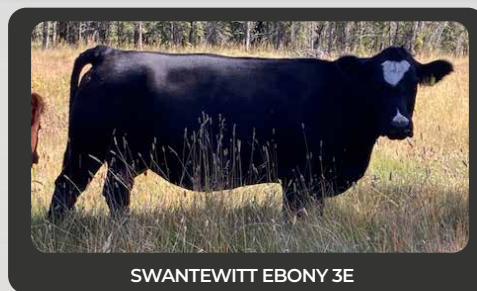

JSJ 123M

SWANTEWITT EBONY 3E

Homozygous Polled, Heterozygous Black, Purebred, Non Dilutor, Twins: Metallica and Motley are a set of twins from a black blaze faced Dream On cow. They are both super quiet and nice, moderate framed guys with a lot of calving ease potential. We see good thickness in them and their dam is also a moderate framed lady who bred back with no issues even after having twins. She calved at the end fo January this year and had an 82 lb heifer calf. We never see high birthweights out of her. The Carly 3C cow is also still working in our herd today. Lots of longevity and fertility in this pedigree.