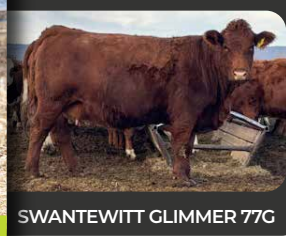

SWANTEWITT GLIMMER 77G

Homozygous Polled Purebred, Non Dilutor: We like the Cayenne x Rattler combination because we get the size and performance from the Cayenne dam comboed with the muscle and quiet disposition of Rattler. Martian really shows this with his moderate size and nice thickness. He's easy to handle and his dam is a solid, dark red lady working hard for us.