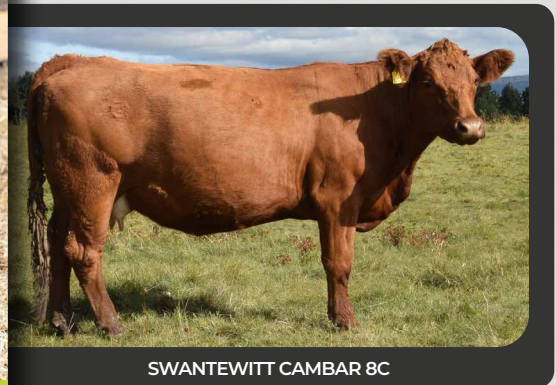

JSJ 126M

SWANTEWITT CAMBAR 8C

Scurred Purebred: Not tested for dilutor gene. I really love this bull. You just have to appreciate his incredible thickness and he has that gorgeous, cherry red coloring with the baldy look. He does have small scurs but they are fairly subtle. He'll still throw polled calves. The dam is a nice moderate sized cow who has some larger power cows in her genetics and has a beautiful, nice tight udder. She's still working for us and we do have a few of her daughters in the herd as well.