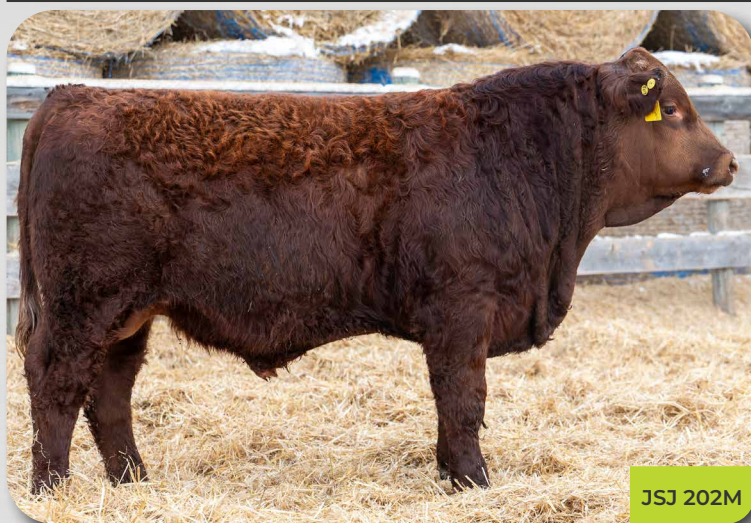

LFE LEWIS 312E

Homozygous Polled Purebred, Non Dilutor: He comes from a really nice, easy keeping, solid dark brown dam. Great birthweight with a very good weaning weight as well on this guy. He's a bull with good growth that he should pass on to his calves.