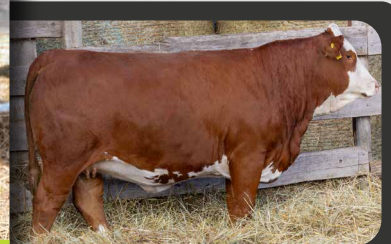

SAGE 722L

3/4 SISTER

Scurred, Full Fleckvieh: Another bull of mine out of my Doorn cow. This cow also has a Fitzroy yearling in the sale and has given me a bull everytime she calves for the sale. I'd kind of love a heifer one day to replace the girl with as she's getting up there in years. However Doorn is still holding together wonderfully. She has a perfect udder and great, trouble free feet. All of her bull calves have had nice, lower birthweights and she calves back consistently each year. Lux is really just an all around good fellow and brings a lot of consistency to the table.