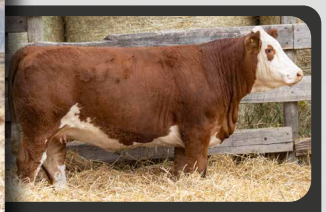

JSJ 117M

MATERNAL SISTER

NUG REWIND 22C
S: KEET'S FURTIVE 30F
KEET'S ZARIEL 37Z

BRINK GERONIMO A310
WOLFE APACHE FF 16C
LAZY RS MISS ZANDRA 16ZFF
D: SWANTEWITT GLENDA 52G
ANCHOR D STING 184W
SWANTEWITT ALISON 40A
SWANTEWITT XADRIAN 105X

Polled, Full Fleckvieh, Non Dilutor: Mike comes from another proven cow in our herd. Glenda is a lady who has also been extremely productive for us and had a bull in our sale last year as well. She's a dark red, goggle eyed cow with lots of muscle from the Apache line. This combination makes a nice package with her muscling and milk and Furtive's growth and calving ease.