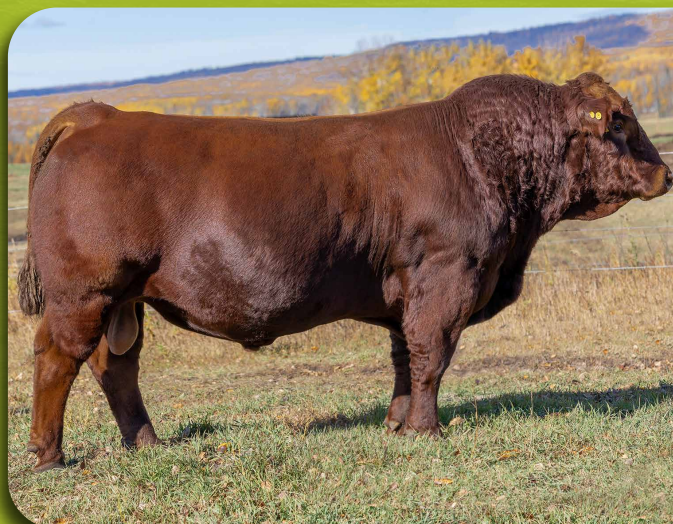

SWANTEWITT Tycoon 34K

JSJ 34K | 1415478 | DOB: JAN 14/22

BWT: 90 LBS | WWT: 840 LBS | YWT: 1315 LBS

EPD's: CE: 15.8 BW: 0.1 WW: 82.2 YW: 113.4 M: 24.4 MCE: 9.7 MWWT: 65.8

HOOKS SHEAR FORCE 38K
S: WHL RED HEAT 1734E
CMS SODA POP 422B

SVS TYCOON 841F
D: DEEG MS TRU 157H
DEEG MS 125E

Homozygous Polled, Purebred: We purchased Tycoon's dam as a bred heifer from Deeg Simmentals through the Sim Power sale back in the fall of 2021. We were quite excited when she had a bull calf and he turned out so well that we kept him to use as a heifer bull. His first year out he bred about 29 heifers and what a fantastic job he did! Tycoon calves wonderfully and his calves have that nice dark red coloring. We used him again this year and his calves hit the ground running. His dam is an extremely productive female for us and really was a fantastic purchase.

REFERENCE
SIRE