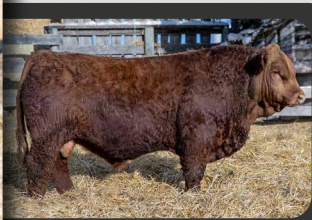

MATERNAL BROTHER

Polled Black Purebred: Midnight is a black blaze faced bull who goes back to the Violet cow on the maternal side. She is the dam of our Everest bull. The Blue Ivy 134B cow is 11 now and still going hard in the cow herd. She's built well with a beautiful udder after milking for so many years and good sound feet.